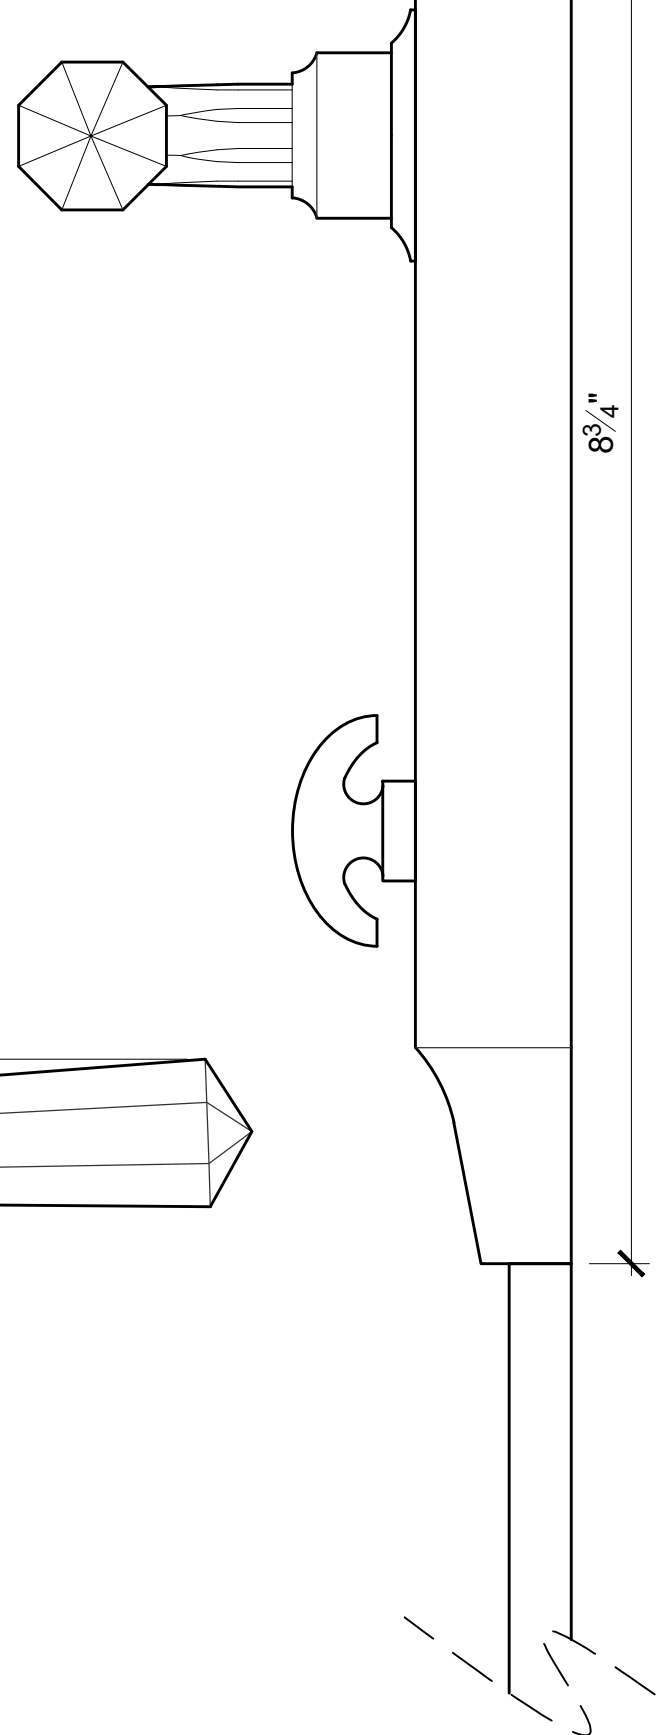

BORIES MULTIPPOINT CREMONE W/ HEWITT LEVER

(cremone body)

(end view)

5/8" half-round rod