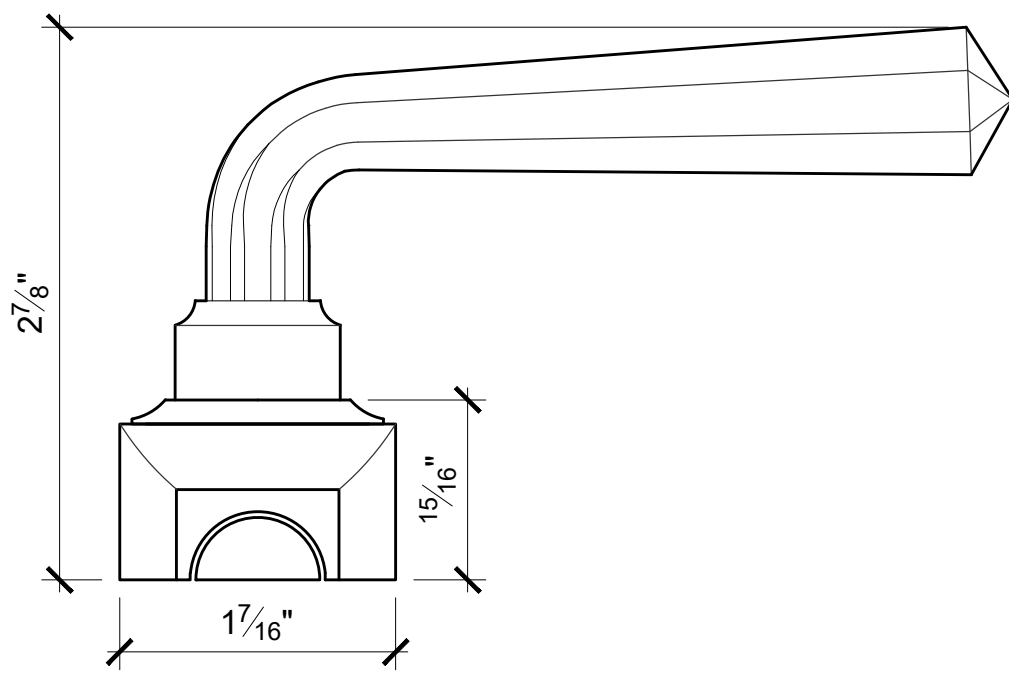

BORIES MULTIPPOINT CREMONE W/ HEWITT LEVER

(cremone body)

(end view)

5/8" half-round rod