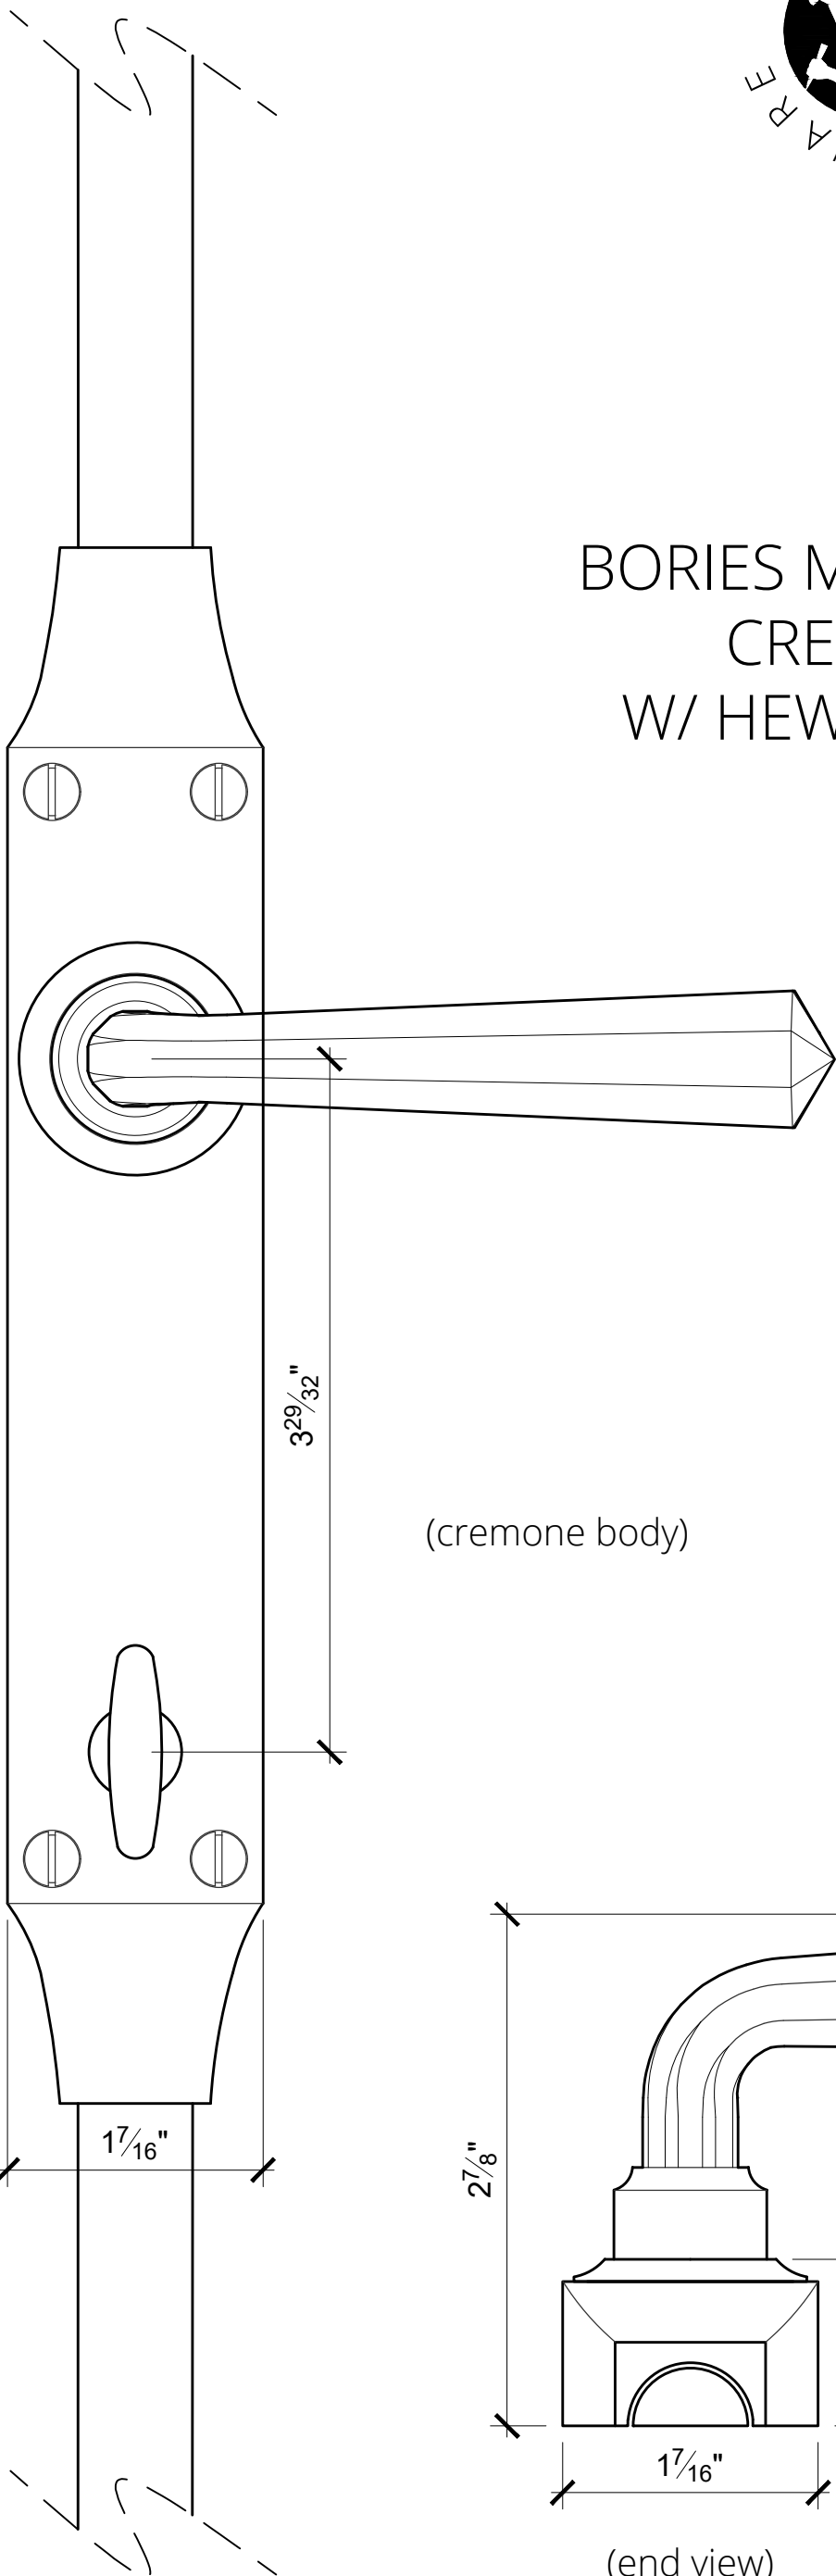

BORIES MULTIPPOINT CREMONE W/ HEWITT LEVER

(cremone body)

(end view)

5/8" half-round rod