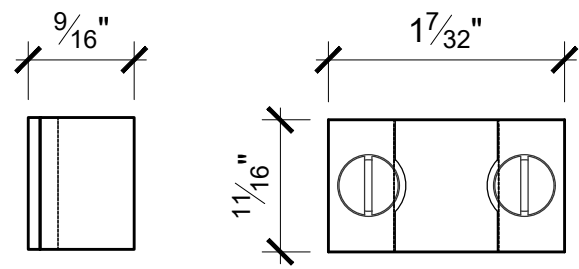

Cremone Surface Strike Options*

s1e detail menton surface strike
SCALE: full scale

s2g detail greer surface strike
SCALE: full scale

s2i detail ladrones u strike
SCALE: full scale

s2o detail mod surface strike
SCALE: full scale

s3b detail bories surface strike
SCALE: full scale

s36 detail 67th surface strike
SCALE: full scale

s3e detail elm tree surface strike
SCALE: full scale

s4s detail adler surface strike
SCALE: full scale

*custom cut cremone strikes are also available