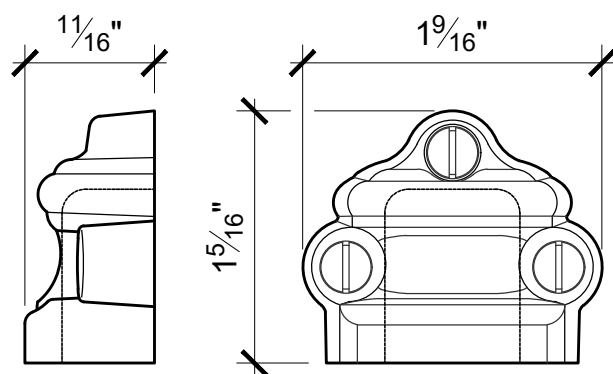

Cremone Surface Strike Options*

s1e detail menton surface strike
SCALE: full scale

s2g detail greer surface strike
SCALE: full scale

s2i detail ladrones u strike
SCALE: full scale

s2o detail mod surface strike
SCALE: full scale

s3b detail bories surface strike
SCALE: full scale

s36 detail 67th surface strike
SCALE: full scale

s3e detail elm tree surface strike
SCALE: full scale

s4s detail adler surface strike
SCALE: full scale

*custom cut cremone strikes are also available