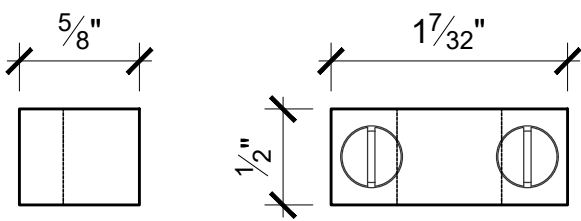

Cremone Surface Strike Options*

s1e detail menton surface strike
SCALE: full scale

s2g detail greer surface strike
SCALE: full scale

s2i detail ladrones u strike
SCALE: full scale

s2o detail mod surface strike
SCALE: full scale

s3b detail bories surface strike
SCALE: full scale

s36 detail 67th surface strike
SCALE: full scale

s3e detail elm tree surface strike
SCALE: full scale

s4s detail adler surface strike
SCALE: full scale

*custom cut cremone strikes are also available