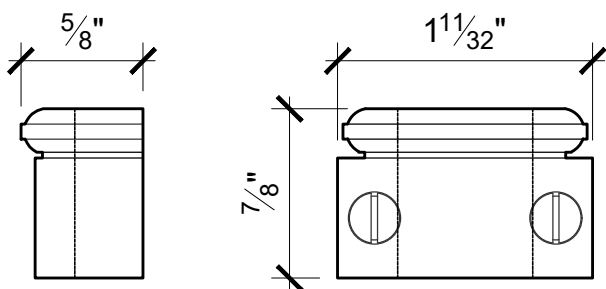

Cremone Surface Strike Options*

s1e detail menton surface strike
SCALE: full scale

s2g detail greer surface strike
SCALE: full scale

s2i detail ladrones u strike
SCALE: full scale

s2o detail mod surface strike
SCALE: full scale

s3b detail bories surface strike
SCALE: full scale

s36 detail 67th surface strike
SCALE: full scale

s3e detail elm tree surface strike
SCALE: full scale

s4s detail adler surface strike
SCALE: full scale

*custom cut cremone strikes are also available