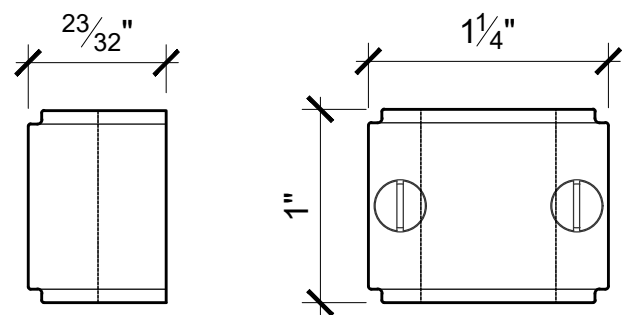

Cremone Surface Strike Options*

s1e detail menton surface strike
SCALE: full scale

s2g detail greer surface strike
SCALE: full scale

s2i detail ladrones u strike
SCALE: full scale

s2o detail mod surface strike
SCALE: full scale

s3b detail bories surface strike
SCALE: full scale

s36 detail 67th surface strike
SCALE: full scale

s3e detail elm tree surface strike
SCALE: full scale

s4s detail adler surface strike
SCALE: full scale

*custom cut cremone strikes are also available