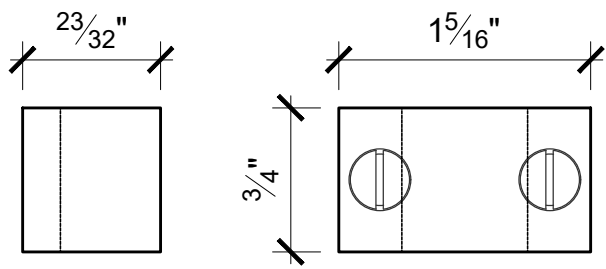

Cremone Surface Strike Options*

s1e detail menton surface strike
SCALE: full scale

s2g detail greer surface strike
SCALE: full scale

s2i detail ladrones u strike
SCALE: full scale

s2o detail mod surface strike
SCALE: full scale

s3b detail bories surface strike
SCALE: full scale

s36 detail 67th surface strike
SCALE: full scale

s3e detail elm tree surface strike
SCALE: full scale

s4s detail adler surface strike
SCALE: full scale

*custom cut cremone strikes are also available