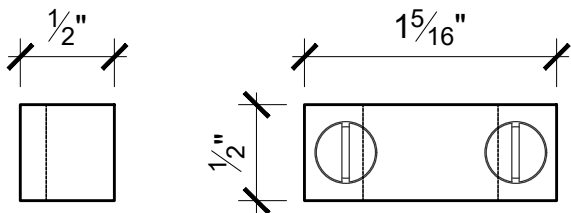

Cremone Surface Strike Options*

s1e detail menton surface strike
SCALE: full scale

s2g detail greer surface strike
SCALE: full scale

s2i detail ladrones u strike
SCALE: full scale

s2o detail mod surface strike
SCALE: full scale

s3b detail bories surface strike
SCALE: full scale

s36 detail 67th surface strike
SCALE: full scale

s3e detail elm tree surface strike
SCALE: full scale

s4s detail adler surface strike
SCALE: full scale

*custom cut cremone strikes are also available