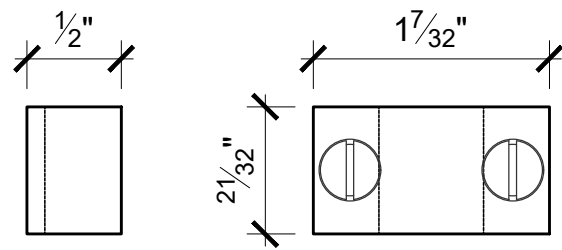

Cremone Surface Strike Options*

s1e detail menton surface strike
SCALE: full scale

s2g detail greer surface strike
SCALE: full scale

s2i detail ladrones u strike
SCALE: full scale

s2o detail mod surface strike
SCALE: full scale

s3b detail bories surface strike
SCALE: full scale

s36 detail 67th surface strike
SCALE: full scale

s3e detail elm tree surface strike
SCALE: full scale

s4s detail adler surface strike
SCALE: full scale

*custom cut cremone strikes are also available