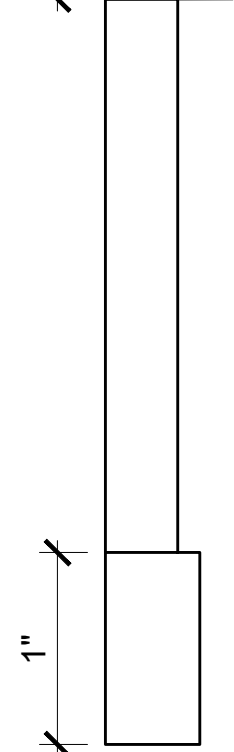

2 1/32"

(mid-guide)

MOD CREMONE W/ ZEPPELIN KNOB

5 3/4"

(cremone body)

1"

1/2"

(end-guide)

3 1/16"

2 1/4"

13 1/16"

1 1/4"

(end view)

3/8" X 1/2" rectangular rod

1/4"

1 7/32"