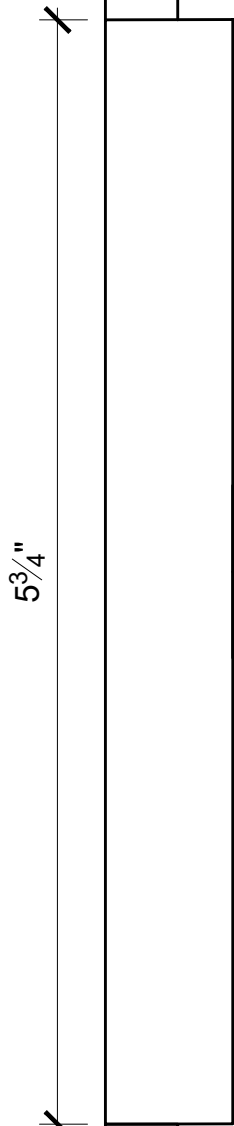

2 1/32"

(mid-guide)

MOD CREMONE W/ ZEPPELIN KNOB

5 3/4"

(cremone body)

1"

1/2"

(end-guide)

3 1/16"

2 1/4"

13 1/16"

1 1/4"

(end view)

3/8" X 1/2" rectangular rod

1/4"

1 7/32"