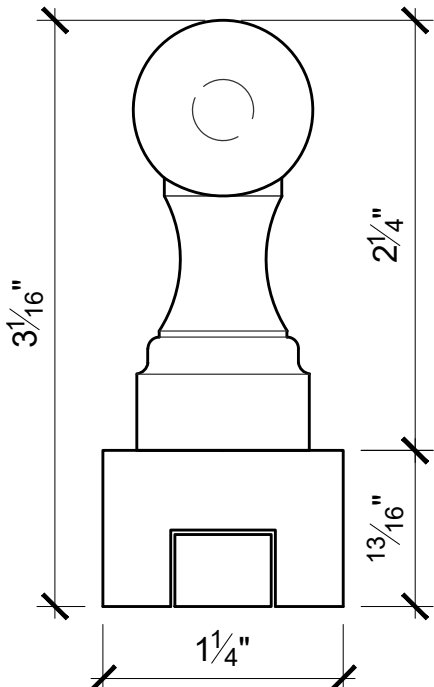

2 1/32"

(mid-guide)

MOD CREMONE W/ ZEPPELIN KNOB

5 3/4"

(cremone body)

1"

1/2"

(end-guide)

3 1/16"

2 1/4"

13 1/16"

1 1/4"

(end view)

3/8" X 1/2" rectangular rod

1/4"

1 7/32"